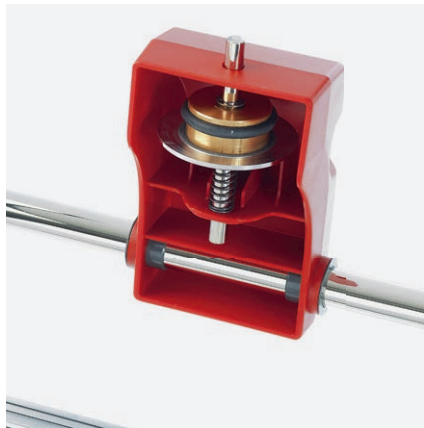

ROTARY BLADE

The self-sharpening rotary blade is made of special hardened high-quality steel.